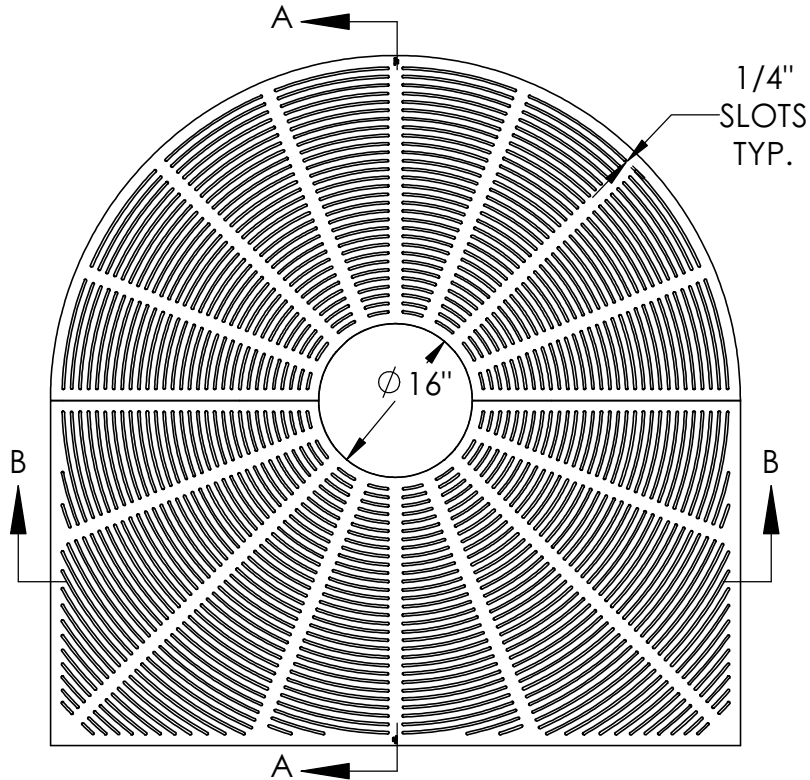

8976/8956 PLAZA Tree Grate Set

Supplied By:

**TRENCH DRAIN
SUPPLY**
877-903-7246
www.trenchdrainsupply.com

SECTION A-A

SECTION B-B

BOLTING SLOTS TYP.

Product Number

00895621C01

Design Features

- Materials
- Tree Grate
- Gray Iron (CL35B)
- Tree Grate
- Gray Iron (CL35B)

-Design Load

Non-Traffic

-Open Area

n/a

-Coating

Undipped

-√ Designates Machined Surface

Certification

-
- ADA
- ASTM A48
- Country of Origin: USA

Major Components

00895621
00897621

Drawing Revision

4/24/2014 Designer: MAH
Revised By:

Disclaimer