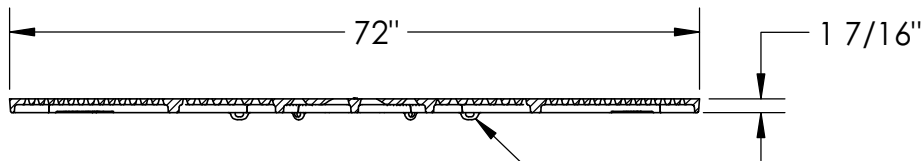

8976/8956 PLAZA Tree Grate Set

Supplied By:

**TRENCH DRAIN
SUPPLY**
877-903-7246
www.trenchdrainsupply.com

SECTION A-A

SECTION B-B

BOLTING SLOTS TYP.

Product Number

00895621C01

Design Features

- Materials
- Tree Grate
- Gray Iron (CL35B)
- Tree Grate
- Gray Iron (CL35B)

-Design Load

Non-Traffic

-Open Area

n/a

-Coating

Undipped